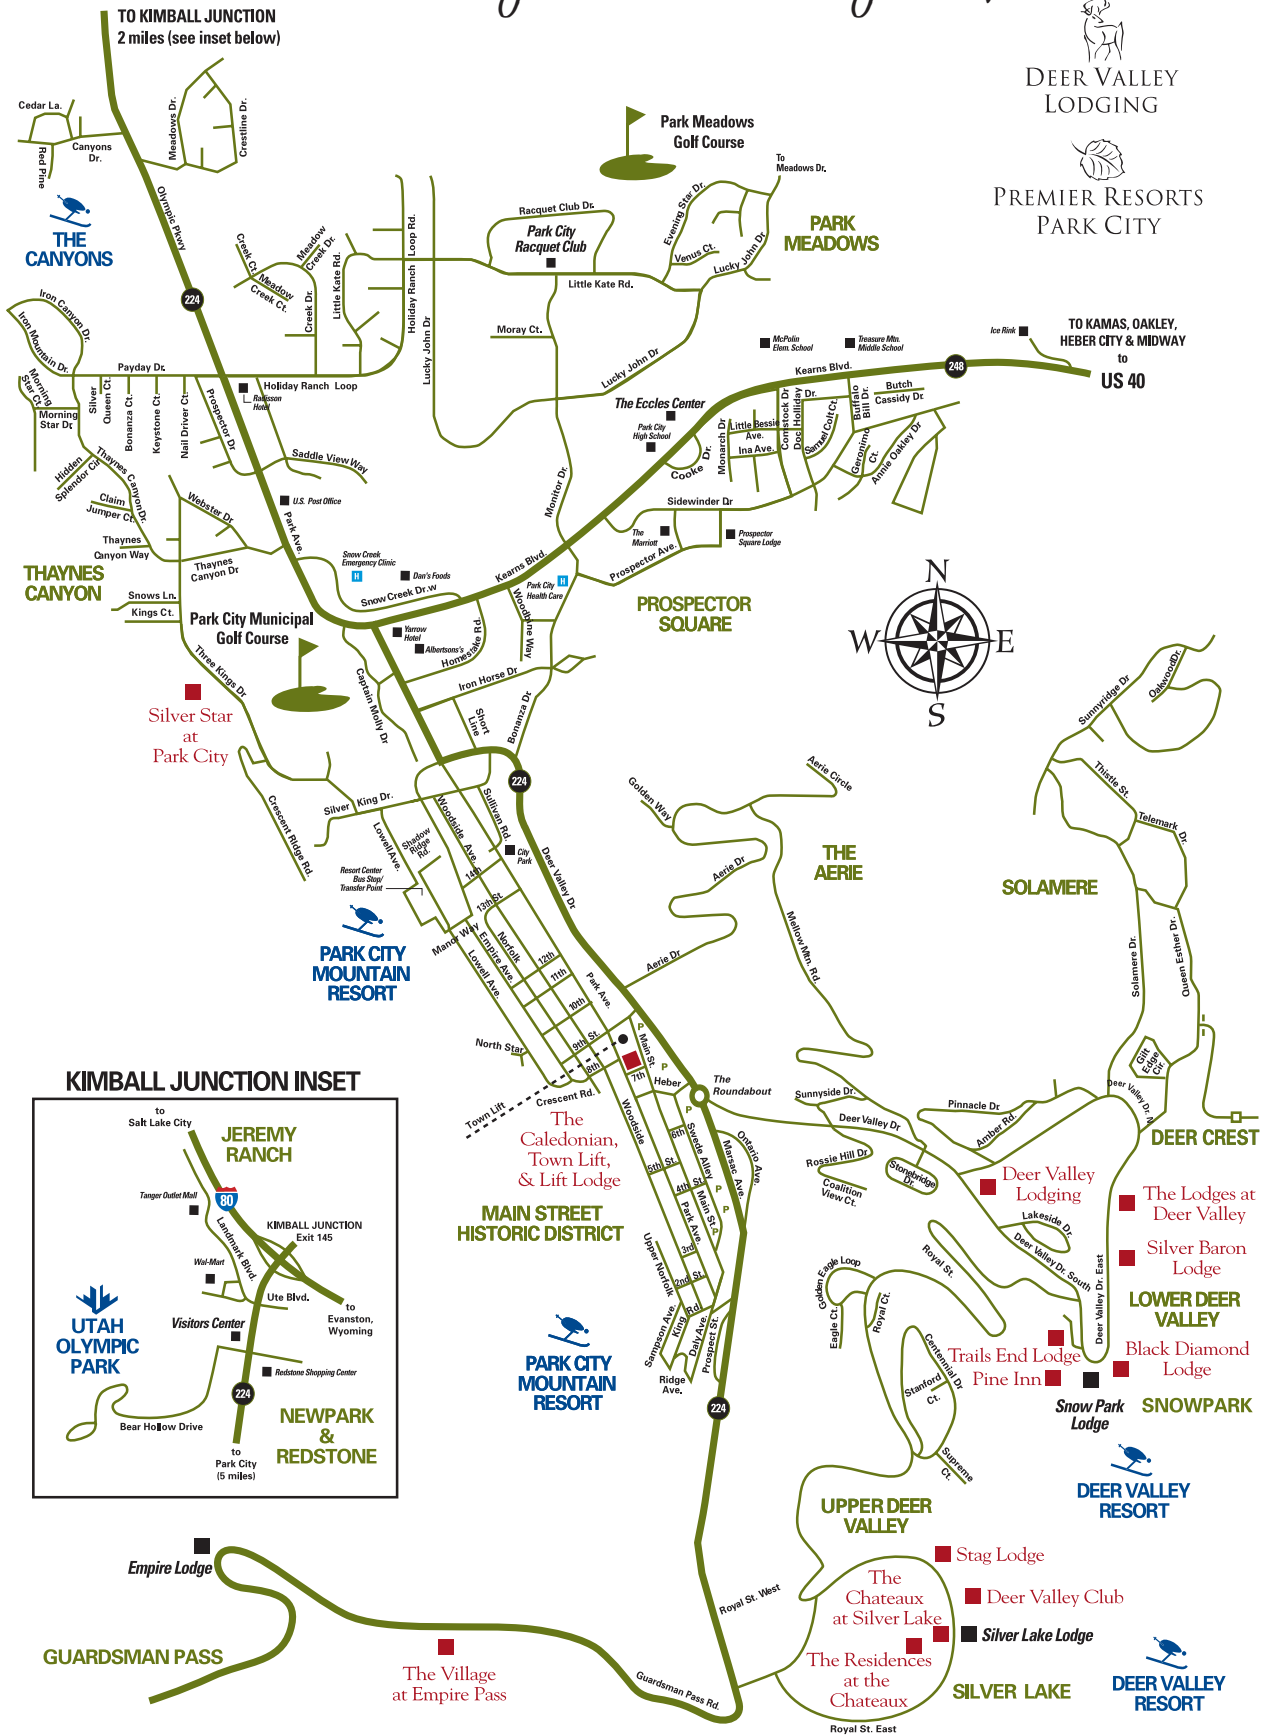

Guest Guide

Park City & Deer Valley Map

GUARDSMAN PASS

The Village at Empire Pass

SILVER LAKE

DEER VALLEY RESORT

Royal St. East